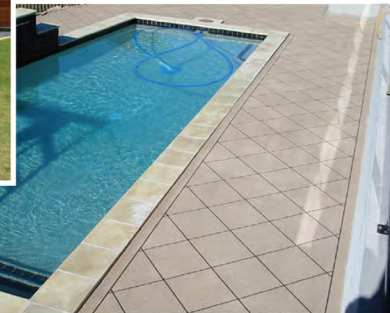

CREATIVE FLAKE

SAVE \$300* THIS MONTH!

**Based on a standard double garage*

EPOXY SEAMLESS FLOORS

Epoxy Seamless surfaces have tremendous advantages over conventional floor treatments. Cleaning and maintenance of these tough surfaces are incredibly easy. They are resistant to most spills, weather, and chemicals. A variety of textures allow you to choose anything from a slip resistant surface for a garage or patio, to a high gloss finish for the corporate lobby.

BEFORE

- PATIOS
- GARAGES & SHEDS
- RUMPUS ROOMS
- SHOPS & INDUSTRIAL

AFTER

- 5 YEAR GUARANTEE
- CLEAN & RESEAL
(Only for work up to \$3300)
- A CHOICE OF MANY STUNNING COLOURS

CREATIVE FLAKE

Call now for a **FREE** quote!

COLOUR YOUR CONCRETE WITH COLOUR SPRAY

SPECIALISING IN CONCRETE COLOUR RESURFACING

- PATIOS
- GARAGES
- DRIVEWAYS
- POOL AREAS & MORE
- 5YR GUARANTEE
- CUSTOM DESIGNS
- EXPOSED AGGREGATE RESURFACING
- CLEAN & RESEAL
- PRESSURE CLEAN
- SEALER STRIPPING
- CLEAR SEALING
- COLOUR SEALING