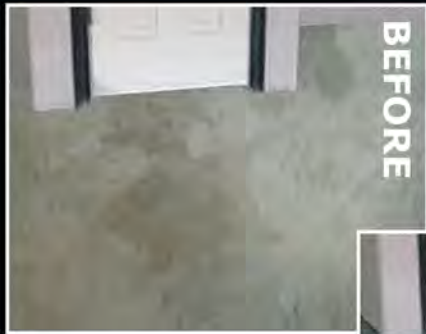

SAVE \$300* THIS MONTH!

**Based on a standard double garage*

CREATIVE FLAKE EPOXY SEAMLESS FLOORS

Epoxy Seamless surfaces have tremendous advantages over conventional floor treatments. Cleaning and maintenance of these tough surfaces are incredibly easy. They are resistant to most spills, weather, and chemicals. A variety of textures allow you to choose anything from a slip resistant surface for a garage or patio, to a high gloss finish for the corporate lobby.

BEFORE

- PATIOS
- GARAGES & SHEDS
- RUMPUS ROOMS
- SHOPS & INDUSTRIAL

AFTER

- 5 YEAR GUARANTEE
- CLEAN & RESEAL
(Only for work up to \$3300)
- A CHOICE OF MANY STUNNING COLOURS

**CREATIVE
FLAKE**

Call now for a **FREE** quote!