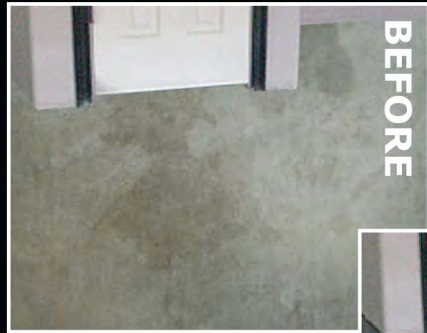

SAVE \$300* THIS MONTH!

**Based on a standard double garage*

CREATIVE FLAKE EPOXY SEAMLESS FLOORS

Epoxy Seamless surfaces have tremendous advantages over conventional floor treatments. Cleaning and maintenance of these tough surfaces are incredibly easy. They are resistant to most spills, weather, and chemicals. A variety of textures allow you to choose anything from a slip resistant surface for a garage or patio, to a high gloss finish for the corporate lobby.

BEFORE

- PATIOS
- GARAGES & SHEDS
- RUMPUS ROOMS
- SHOPS & INDUSTRIAL

AFTER

- 5 YEAR GUARANTEE
- CLEAN & RESEAL
(Only for work up to \$3300)
- A CHOICE OF MANY STUNNING COLOURS

Call now for a **FREE** quote!