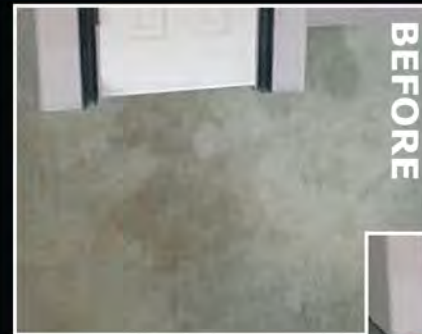

CCI products were used to create these stunning finishes

Call Now for a FREE Quote

SAVE \$300* THIS MONTH!
*Based on a standard double garage

CREATIVE FLAKE EPOXY SEAMLESS FLOORS

Epoxy Seamless surfaces have tremendous advantages over conventional floor treatments. Cleaning and maintenance of these tough surfaces are incredibly easy. They are resistant to most spills, weather, and chemicals. A variety of textures allow you to choose anything from a slip resistant surface for a garage or patio, to a high gloss finish for the corporate lobby.

BEFORE

- PATIOS
- GARAGES & SHEDS
- RUMPUS ROOMS
- SHOPS & INDUSTRIAL

AFTER

- 5 YEAR GUARANTEE
- CLEAN & RESEAL
(Only for work up to \$3300)
- A CHOICE OF MANY STUNNING COLOURS

**CREATIVE
FLAKE**

Call now for a **FREE** quote!