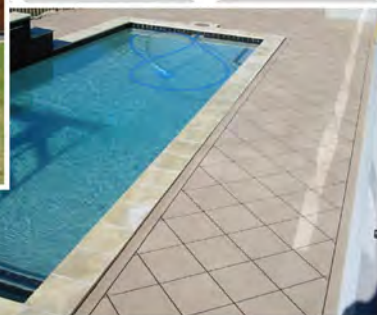

COLOUR YOUR CONCRETE WITH COLOUR SPECIALISING IN CONCRETE COLOUR RESURFACING SPRAY

- PATIOS
- GARAGES
- DRIVEWAYS
- POOL AREAS & MORE
- 5YR GUARANTEE
- CUSTOM DESIGNS
- EXPOSED AGGREGATE RESURFACING
- CLEAN & RESEAL
"Only for work up to \$3300"
- ADD VALUE TO YOUR HOME

CCI products were used to create these stunning finishes

Call Now for a FREE Quote

SAVE \$300* THIS MONTH!
*Based on a standard double garage

CREATIVE FLAKE EPOXY SEAMLESS FLOORS

Epoxy Seamless surfaces have tremendous advantages over conventional floor treatments. Cleaning and maintenance of these tough surfaces are incredibly easy. They are resistant to most spills, weather, and chemicals. A variety of textures allow you to choose anything from a slip resistant surface for a garage or patio, to a high gloss finish for the corporate lobby.

BEFORE

- PATIOS
- GARAGES & SHEDS
- RUMPUS ROOMS
- SHOPS & INDUSTRIAL

AFTER

- 5 YEAR GUARANTEE
- CLEAN & RESEAL
(Only for work up to \$3300)
- A CHOICE OF MANY STUNNING COLOURS

**CREATIVE
FLAKE**

Call now for a **FREE** quote!