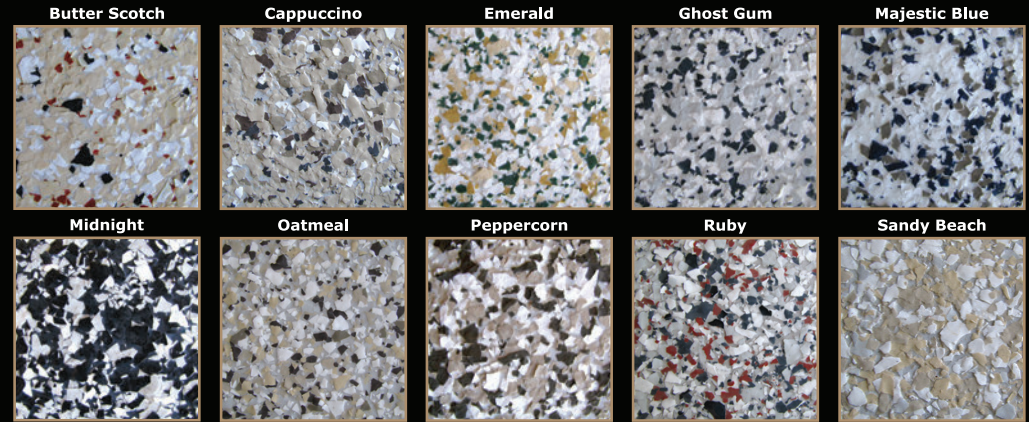

SAVE \$300* THIS MONTH!

***Based on a standard double garage**

CREATIVE FLAKE EPOXY SEAMLESS FLOORS

Epoxy Seamless surfaces have tremendous advantages over conventional floor treatments. Cleaning and maintenance of these tough surfaces are incredibly easy. They are resistant to most spills, weather, and chemicals. A variety of textures allow you to choose anything from a slip resistant surface for a garage or patio, to a high gloss finish for the corporate lobby.

BEFORE

- PATIOS
- GARAGES & SHEDS
- RUMPUS ROOMS
- SHOPS & INDUSTRIAL

AFTER

- 5 YEAR GUARANTEE
- CLEAN & RESEAL
(Only for work up to \$3300)
- A CHOICE OF MANY STUNNING COLOURS

**CREATIVE
FLAKE**

Call now for a **FREE** quote!

CREATIVE FLAKE EPOXY SEAMLESS FLOORS COLOUR SELECTION

CREATIVE FLAKE DESIGNER COLOUR RANGE

COMMERCIAL - DOMESTIC
New or old concrete surfaces

**CREATIVE FLAKE IS AN
EXTREMELY DURABLE FINISH**
Suitable for Concrete Floors