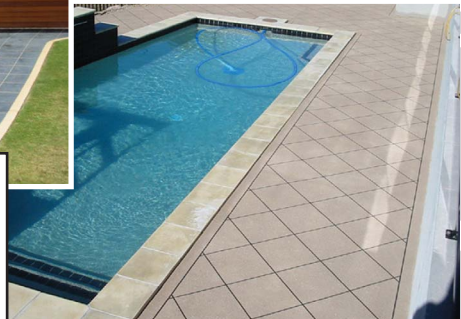

COLOUR YOUR CONCRETE WITH COLOUR SPECIALISING IN CONCRETE COLOUR RESURFACING SPRAY

- PATIOS
- GARAGES
- DRIVEWAYS
- POOL AREAS & MORE
- 5YR GUARANTEE
- CUSTOM DESIGNS
- EXPOSED AGGREGATE RESURFACING
- CLEAN & RESEAL

"Only for work up to \$3300"

- ADD VALUE TO YOUR HOME

CCI products were used to create these stunning finishes

Call Now for a FREE Quote